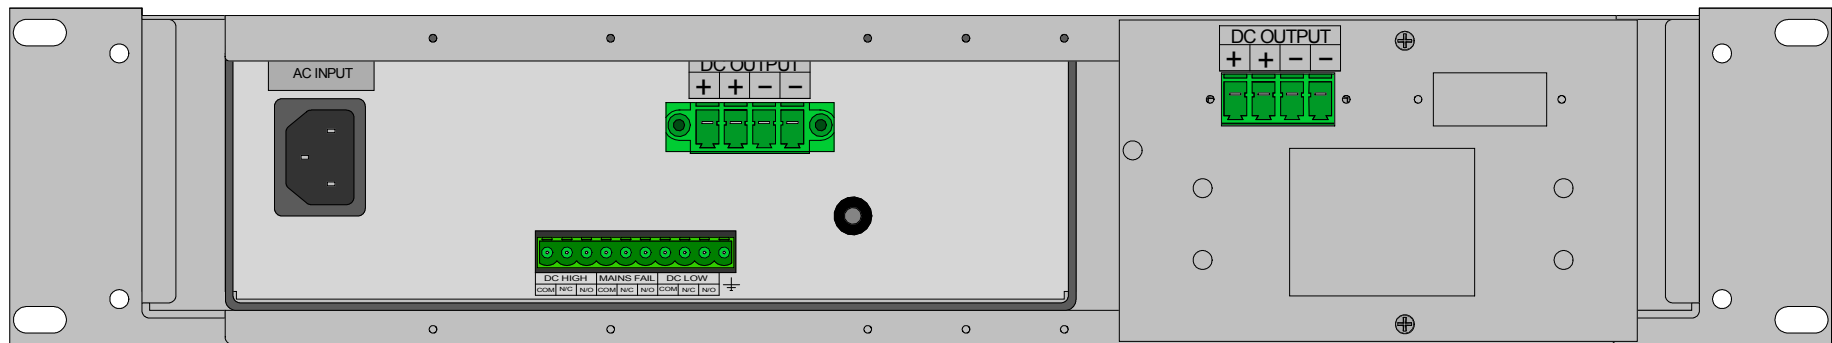

SR750L24TFXL SET TO 27.6V DC

FRONT View

BACK View

TITLE : CAB 308 - SR750L24TFXL in 2U rack		DRAWN BY:	WILLEM		CAB308
FILE : J:\E2005\Sales_CAB FILES\CAB 308\Drawings\CAB308 GA.SKF	ISSUE: 1	APPROVED BY:			QUOTATION : DOxxxx
SHEET 1 of 1	REVISION: 0	APPROVED SIGN:			DATE : 11-03-13