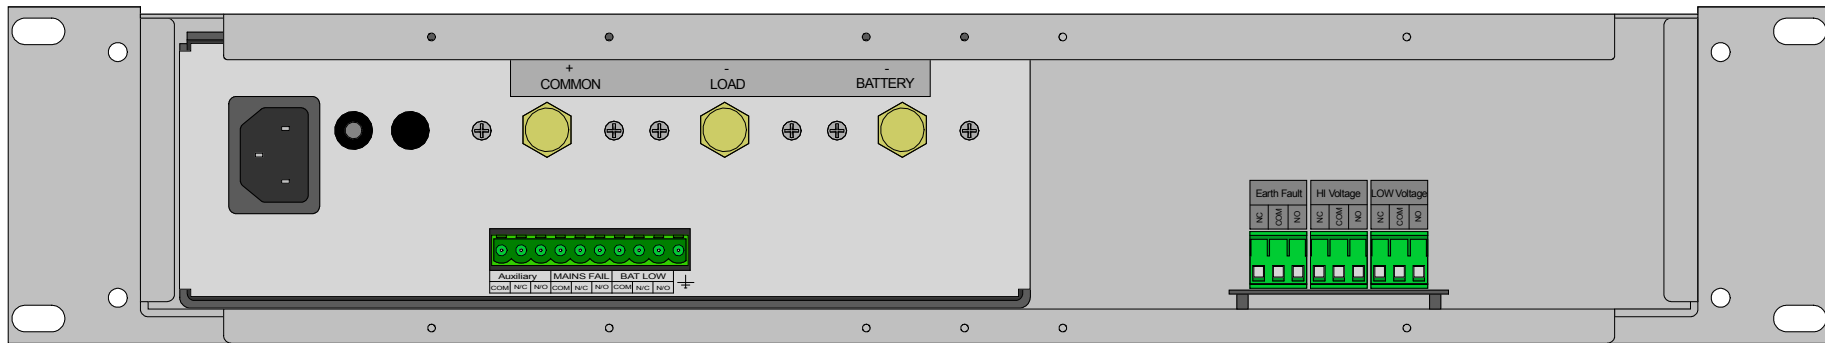

SR750C48TFSL in 2U Panel with Alarm Card

FRONT View

BACK View

Notes: High Voltage - 58 VDC
 Low Voltage - 45 VDC
 Earth Fault - 5mA

TITLE: CAB342 - SR750C48TFSL in 2U rack with Alarm Card		DRAWN BY:	WILLEM	CAB342
FILE: J:\E2005\Sales\CAB FILES\CAB 342\DRAWINGS\CAB342 GA.SKF	ISSUE: 1	APPROVED BY:		QUOTATION: DOxxxx
SHEET 1 of 1	REVISION: 0	APPROVED SIGN:		DATE: 24-06-13