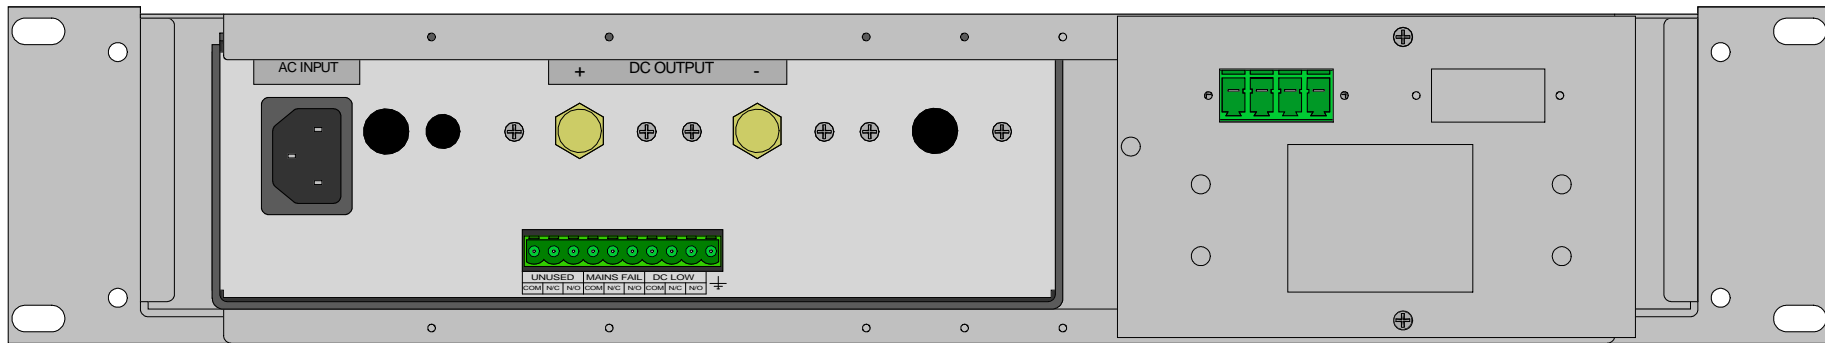

# SR750D48FSL POWER SUPPLY in 2U SUBRACK

FRONT View

BACK View

Notes: OUTPUT SET TO 48VDC AT FULL LOAD

TITLE : CAB357 - SR750D48FSL in 2U SUBRACK GENERAL ASSEMBLY		DRAWN BY:	WILLEM	CAB357
FILE : J:\E2005\Sales\_CAB FILES\CAB 357\DRAWINGS\CAB357 GA rev1.SKF	ISSUE: 1	APPROVED BY:		QUOTATION : DO31439
SHEET 1 of 1	REVISION: 1	APPROVED SIGN:		DATE : 12-12-13