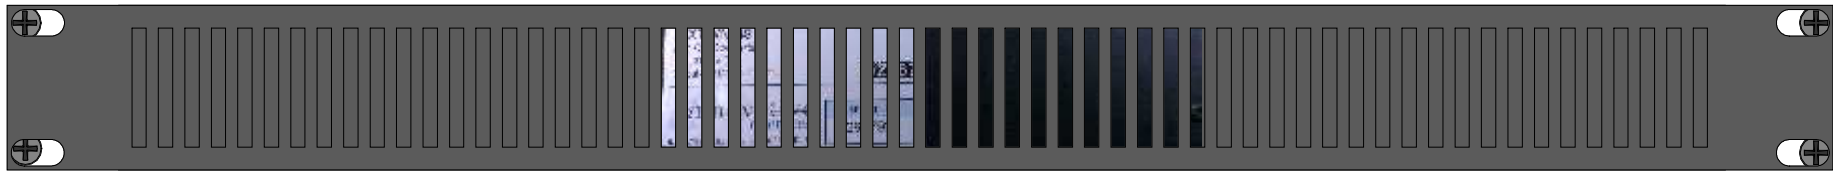

# IEXT/MV-48 IN A 1U Vented Tray

Front View of 1U Vented Tray

Back View of 1U Vented Tray

Note: No Wiring Required

TITLE : IEXT/MV-48 Fitted in 1U Vent Tray GA	DRAWN BY:	WILLEM	CAB361
FILE : J:\VE2005\Sales\CAB FILES\CAB 361\Drawings\CAB361 GA.SKF	ISSUE: 1	APPROVED BY:	QUOTATION : DO31385
SHEET 1 of 1	REVISION: 0	APPROVED SIGN:	DATE : 14-08-13