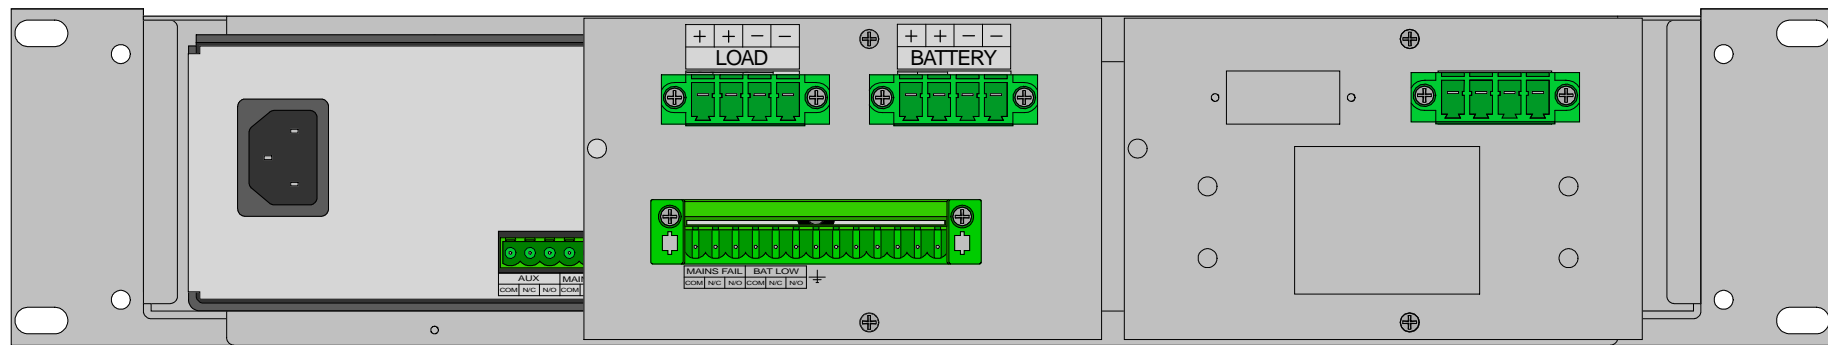

# SR250C24TXL in 2U Tray

FRONT View

BACK View

TITLE : SR250C24TXL Charger in 2U rack		DRAWN BY:	WILLEM	CAB367
FILE : J:\E2005\Sales\_CAB FILES\CAB 367\DRAWINGS\CAB367 GA.SKF	ISSUE: 1	APPROVED BY:		QUOTATION : DOxxxx
SHEET 1 of 1	REVISION: 0	APPROVED SIGN:		DATE : 18-09-13