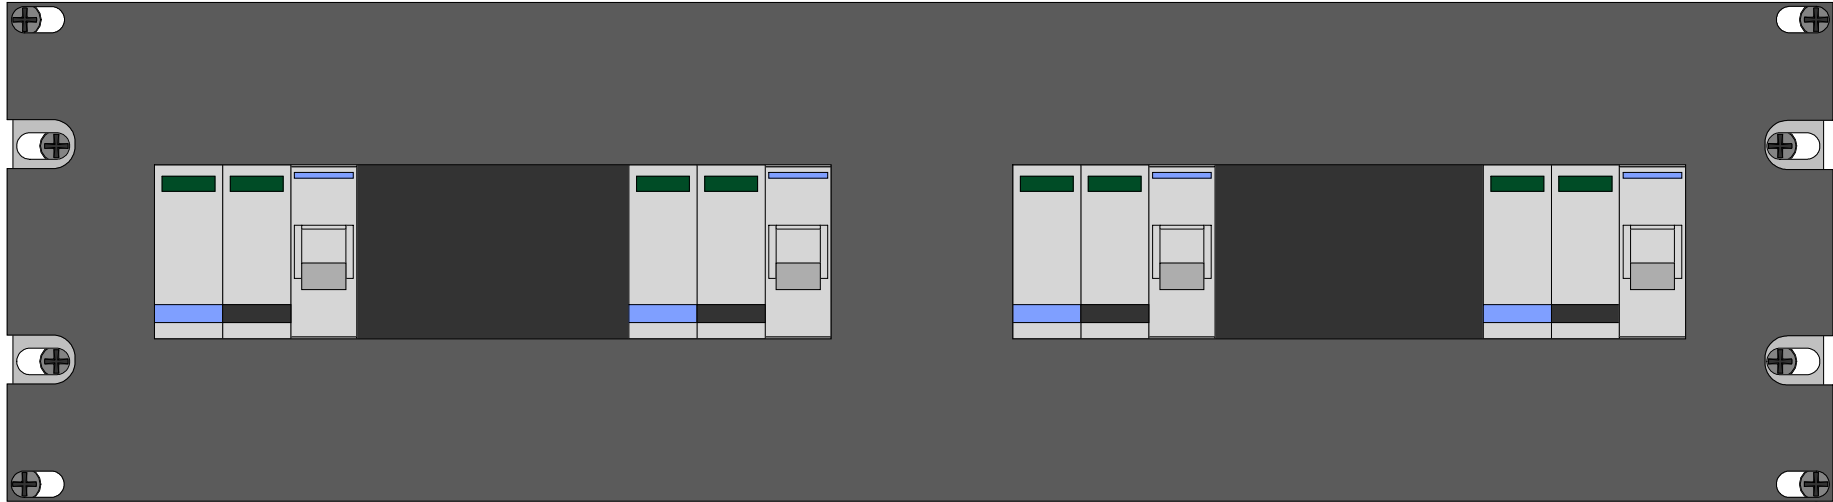

CAB373

3U MAINS PROTECTION PANEL - QUAD INPUT

4 x 6A 1POLE MAINS MCB,
4 x SURGE PROTECTION

| | | | | | |
|--|-------------|----------------|--------|-------------|----------|
| TITLE : 3U MAINS PROTECTION PANEL - QUAD INPUT | | DRAWN BY: | WILLEM | CAB : | CAB373 |
| FILE : J:\VE2005\Sales\CAB FILES\CAB 373\Drawings\CAB 373 GA.SKF | ISSUE: 1 | APPROVED BY: | | QUOTATION : | DO32990 |
| SHEET 1 of 1 | REVISION: 0 | APPROVED SIGN: | | DATE : | 08-11-13 |