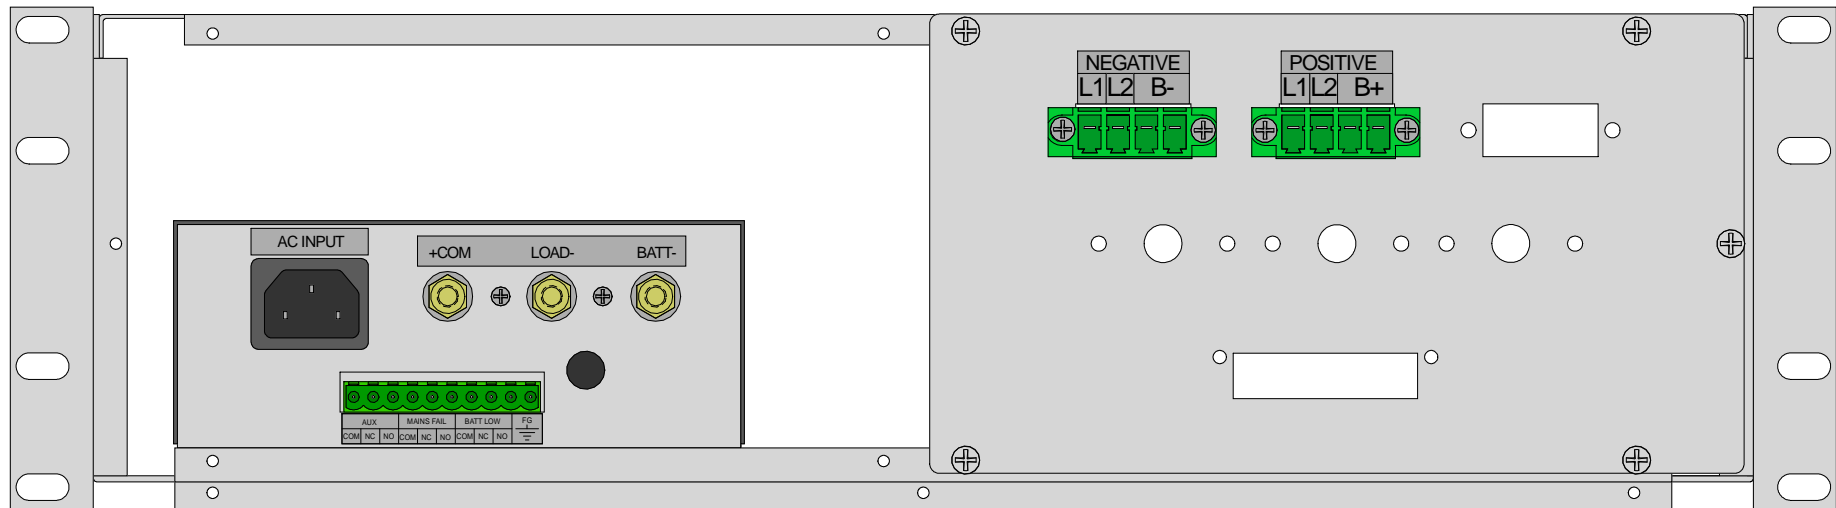

FRONT VIEW

REAR VIEW

TITLE : 3U 250W 12VDC Charger with Front Load Breakers General Assembly Drawing		DRAWN BY:	WILLEM	CAB:	CAB374
FILE : J:\E2005\Sales_CAB FILES\CAB 374-1\Drawings\CAB374-1 GA.SKF	ISSUE: 1	APPROVED BY:		QUOTATION :	DO32803
SHEET 1 of 1	REVISION: 0	APPROVED SIGN:		DATE :	06-05-14