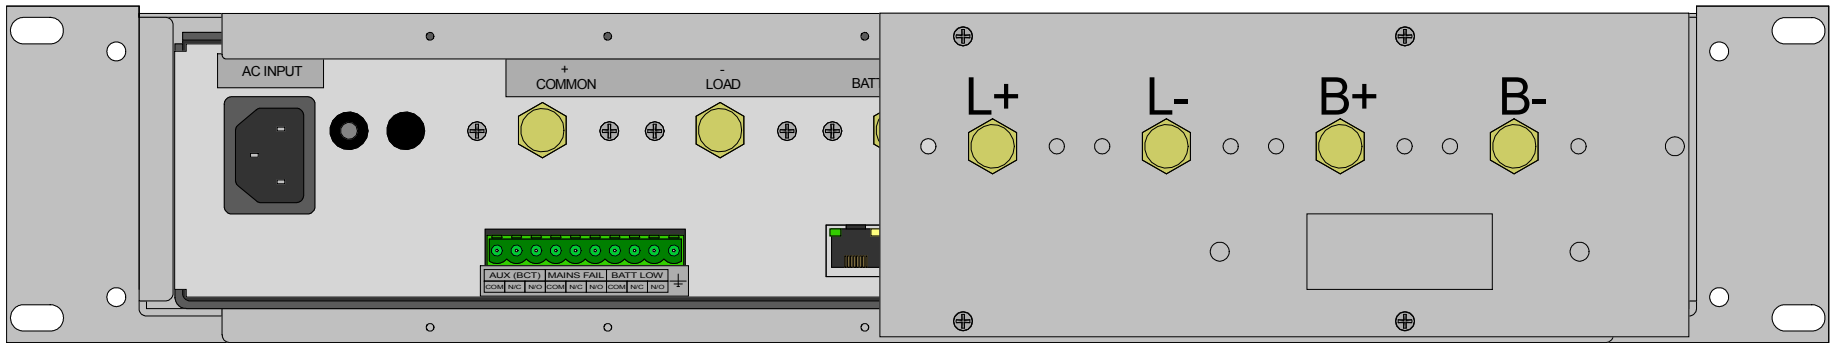

Front View

Back View

TITLE : 2U 500W 24VDC No Break DC UPS with SNMP General Assembly	DRAWN BY: WILLEM	CAB :	CAB458
FILE : J:\IE2005\Sales_CAB FILES\CAB 458\Drawings\CAB458 GA.SKF	ISSUE: 1	APPROVED BY:	QUOTATION : DO35269
SHEET 1 of 1	REVISION: 0	APPROVED SIGN:	DATE : 19-06-14