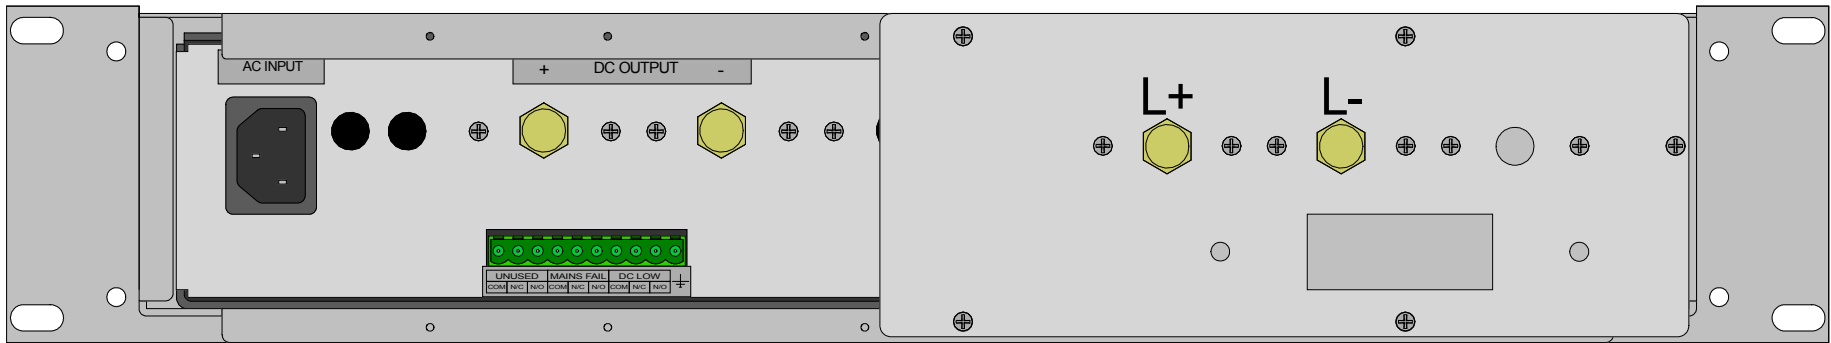

Front View

Back View

TITLE : 2U 750W 48VDC Power Supply with P50 Output Diode - General Assembly		DRAWN BY:	WILLEM	CAB :	CAB476
FILE : J:\IE2005\Sales_CAB FILES\CAB 476\Drawings\CAB476 GA.SKF		ISSUE: 1	APPROVED BY:	QUOTATION :	DO35782
SHEET 1 of 1		REVISION: 0	APPROVED SIGN:	DATE :	06-08-14