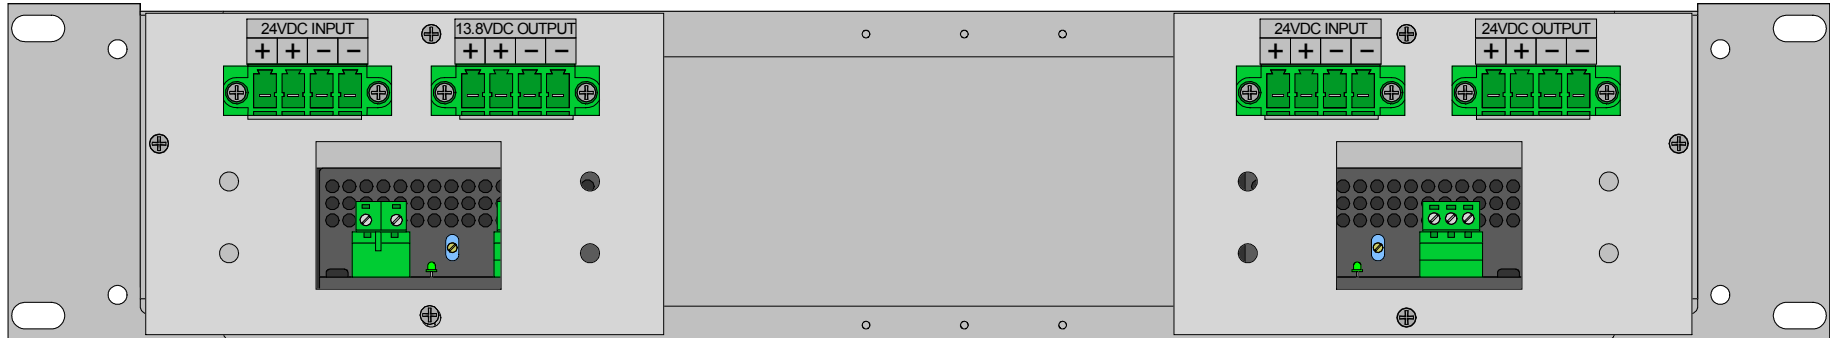

Front View

Back View

TITLE : 2U 70W 13.8/24 and 24/24 VDC DC/DC CONVERTERS - General Assembly		DRAWN BY:	WILLEM	CAB :	CAB488
FILE : J:\IE2005\Sales\_CAB FILES\CAB 488\Drawings\CAB488 GA.SKF		ISSUE: 1	APPROVED BY:	QUOTATION :	DO36230
SHEET 1 of 1		REVISION: 0	APPROVED SIGN:	DATE :	19-09-14